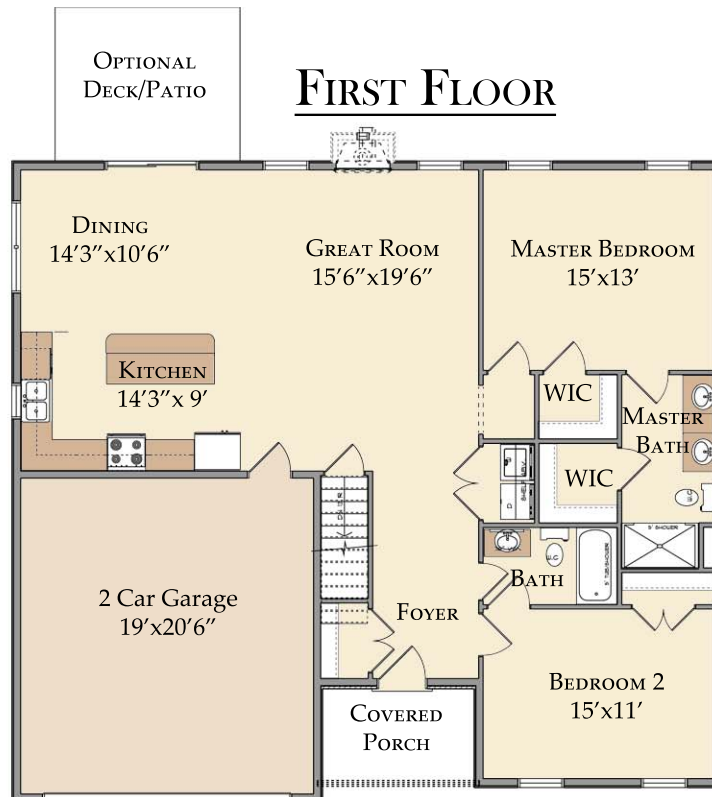

Cyprus I

www.HeartlandBuildersPA.com

FIRST FLOOR: 1418
TOTAL SQ. FT.: 1418

OPTIONS SHOWN, SEE AGENT FOR DETAILS.
ALL FLOORPLANS AND ELEVATIONS ARE ARTIST CONCEPTS AND MAY VARY FROM THE ACTUAL PRODUCT.

Cyprus I

www.HeartlandBuildersPA.com

ELEVATION 2

ELEVATION 3

FIRST FLOOR

WITH SUPER BATH

FIRST FLOOR

WITH WALK-IN LAUNDRY

OPTIONS SHOWN, SEE AGENT FOR DETAILS.

ALL FLOORPLANS AND ELEVATIONS ARE ARTIST CONCEPTS AND MAY VARY FROM THE ACTUAL PRODUCT.